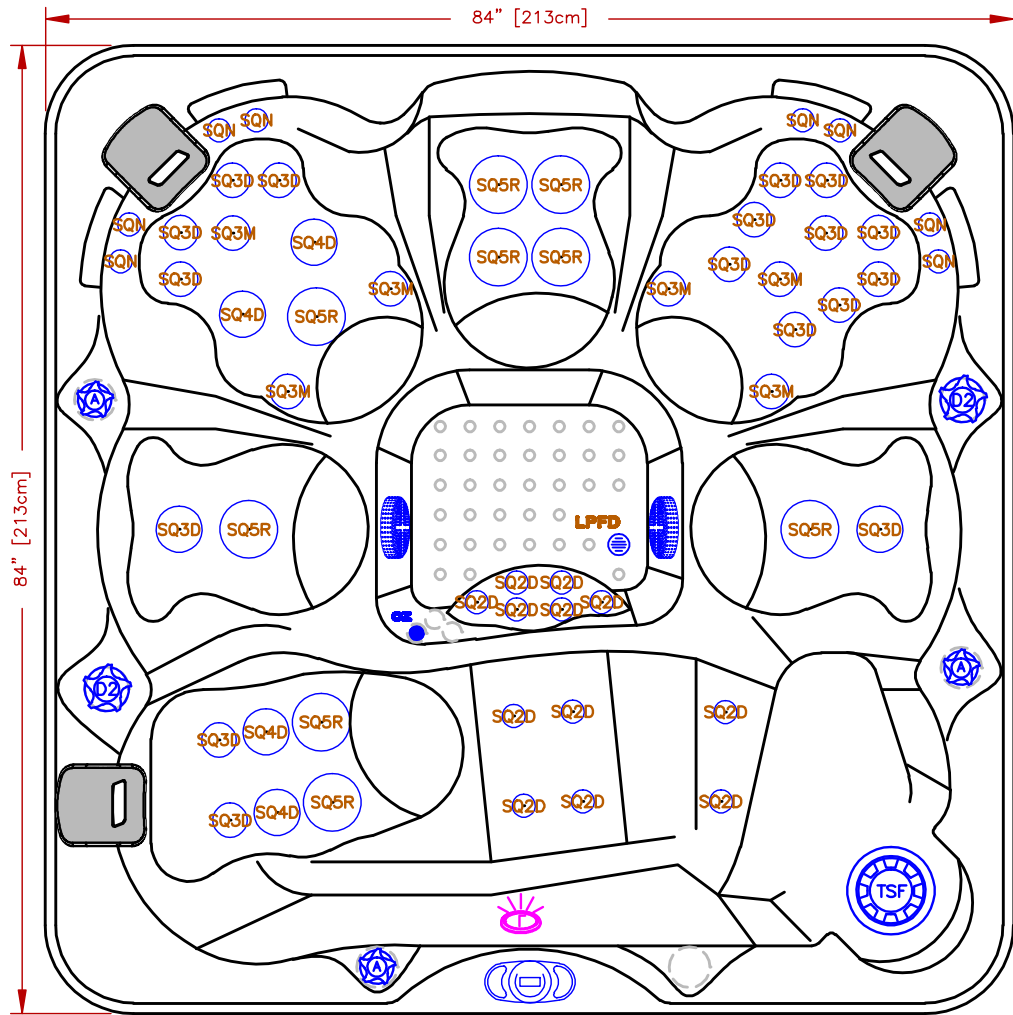

LINE	AMERICAN SPAS
MODEL	AM-L756LSD
NUM	

56 JETS LEGEND			
QTY.	SYMB.	DESCRIPTION	PART#
8	(SQN)	NECK JET SHOWER 100%	PLU29520-611-500
12	(SQ2D)	EURO DIRECTIONAL,-BLK	PLU29520-011-500
17	(SQ3D)	MINI-JET DIRECTIONAL	PLU29530-111-500
6	(SQ3M)	MINI-JET MASSAGE	PLU29530-141-500
4	(SQ4D)	MAXI FLOW DIRECTIONAL	PLU29540-111-500
9	(SQ5R)	5" PROLOCK JET ROTO	PLU29550-081-500
2	(M/D)	MAIN DRAIN	
3	(A)	AIR VALVE	
2	(D2)	2IN DIVERTER VALVE	
1	(F)	50 SQ.FT. BIO-CLEAN FILTER (SQR) TELEWEIR	
1	(L)	MULTI COLORED LED LIGHT	
1	(OZ)	HYDRO CLEAR OZONATOR	
3	(P)	CO-PILLOWS	
1	(CONTROL)	406T TOPSIDE AMERICAN	

NOTE:
DUE TO OUR CONTINUOUS IMPROVEMENT PROGRAM, ALL MODELS
AND SPECIFICATIONS ARE SUBJECT TO CHANGE WITHOUT NOTICE.

SPECIFICATIONS		SCALE: NONE	
DIMENSIONS 84" X 84" X 36" 213cm X 213cm X 91cm			
WATER CAP. 425 GAL [1,609 L] APP. WEIGHT 800 LBS 363 Kg]			
TITLE 2018 SPA LINE AMERICAN SPAS AM-L756LSD (AM-L756LBD)			
DWG NO.		DWG BY J.ORNELAS	
DATE 01/15/18		REVISED B	