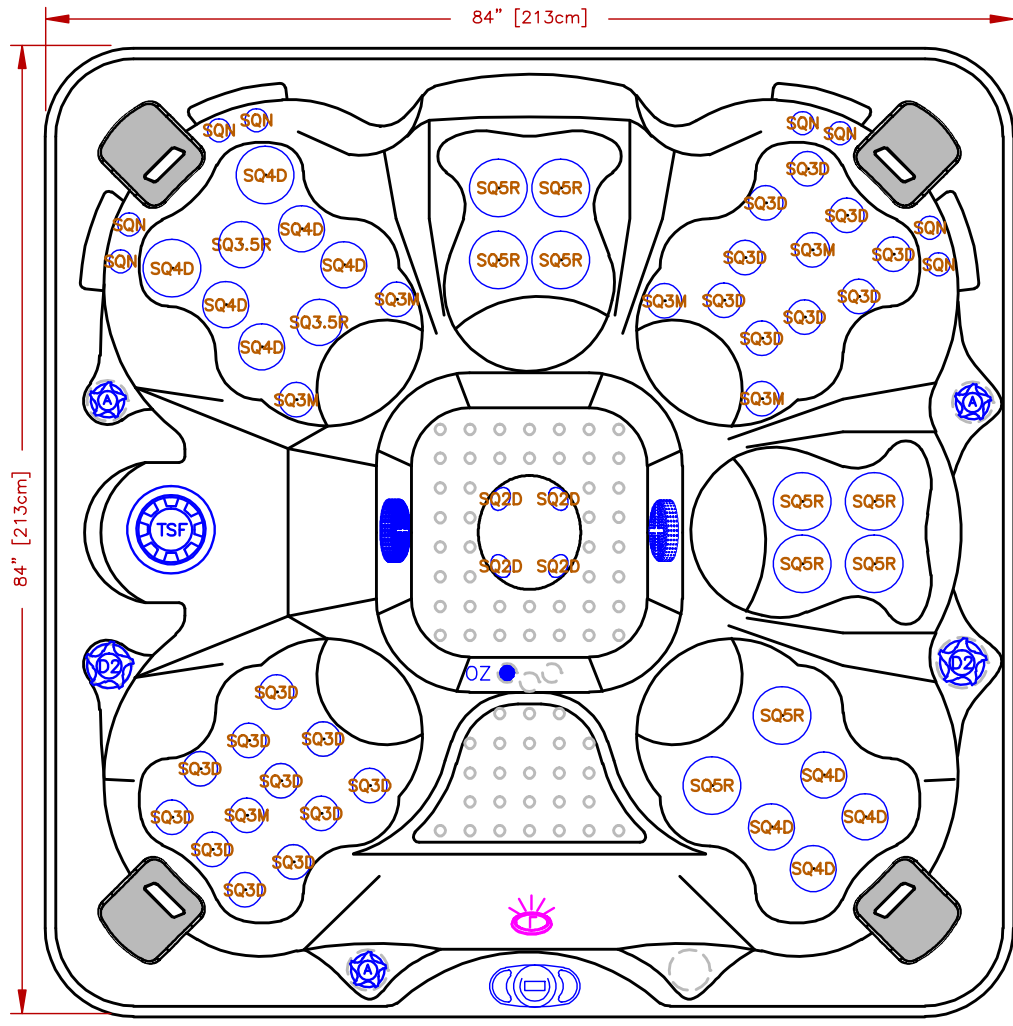

LINE	AMERICAN SPAS
MODEL	AM-L756BSD
NUM	

56 JETS LEGEND

QTY.	SYMB.	DESCRIPTION	PART#
8	(SQN)	NECK JET SHOWER 100%	PLU29520-611-500
4	(SQ2D)	EURO DIRECTIONAL,-BLK	PLU29520-011-500
16	(SQ3D)	MINI-JET DIRECTIONAL	PLU29530-111-500
6	(SQ3M)	MINI-JET MASSAGE	PLU29530-141-500
2	(SQ3.5R)	TWIN ROTO	PLU29530-031-500
10	(SQ4D)	MAXI FLOW DIRECTIONAL	PLU29540-111-500
10	(SQ5R)	5" PROLOCK JET ROTO	PLU29550-081-500
2	(M/D)	MAIN DRAIN	
3	(A)	AIR VALVE	
2	(D2)	2IN DIVERTER VALVE	
1	(F)	50 SQ.FT. BIO-CLEAN FILTER TELEWEIR	
1	(L)	MULTI COLORED LED LIGHT	
1	(OZ)	HYDRO CLEAR™ OZONATOR	
4	(P)	CO-PILLOWS	
1	(CONTROL)	406T TOPSIDE AMERICAN	

SCALE: NONE

SPECIFICATIONS DIMENSIONS 84" X 84" X 36" 213cm X 213cm X 91cm WATER CAP. 425 GAL [1,609 L] APP. WEIGHT 800 LBS 363 Kg		
TITLE 2018 SPA LINE AMERICAN SPAS AM-L756BSD (AM-L756BBD)		
DWG NO.		DWG BY J.ORNELAS
DATE 01/15/18		REVISED A