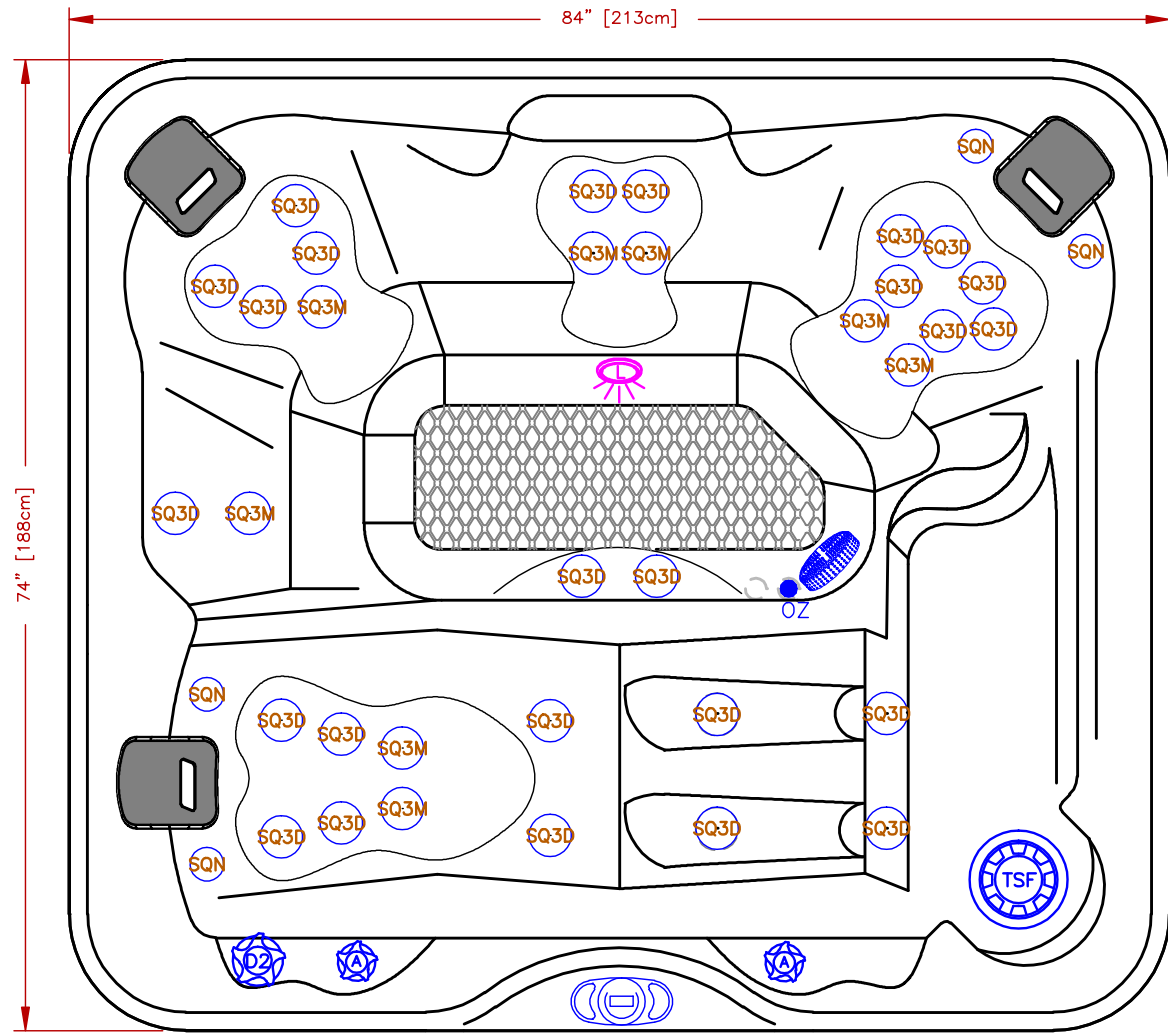

LINE	AMERICAN SPAS
MODEL	AM-L637SD
NUM	

### 37 JETS LEGEND

QTY.	SYMB.	DESCRIPTION	PART#
4	(SQN)	NECK JET SHOWER 100%	PLU29520-611-500
25	(SQ3D)	MINI-JET DIRECTIONAL	PLU29530-111-500
8	(SQ3M)	MINI-JET MASSAGE	PLU29530-141-500
1	(OZ)	HYDRO CLEAR OZONATOR	
1	(M/D)	MAIN DRAIN	
2	(A)	AIR VALVE	
1	(D2)	2IN DIVERTER VALVE	
1	(F)	50 SQ.FT. BIO-CLEAN FILTER (SQR) TELEWEIR	
1	(L)	MULTI COLORED LED LIGHT	
1	(OZ)	HYDRO CLEAR OZONATOR	
3	(P)	CO-PILLOWS	
1	(CONTROL)	406U TOPSIDE AMERICAN	

NOTE:  
DUE TO OUR CONTINUOUS IMPROVEMENT PROGRAM, ALL MODELS  
AND SPECIFICATIONS ARE SUBJECT TO CHANGE WITHOUT NOTICE.

SCALE: NONE

<b>SPECIFICATIONS</b> DIMENSIONS 84" X 74" X 35" 213cm X 188cm X 91cm WATER CAP. 340 GAL [1,287 L] APP. WEIGHT 740 LBS 336 Kg]		
<b>TITLE</b> 2018 SPA LINE AMERICAN SPAS AM-L637SD (AM-L637BD)		
<b>DWG NO.</b>		<b>DWG BY</b> J.ORNELAS
<b>DATE</b> 01/15/18		<b>REVISED</b> A