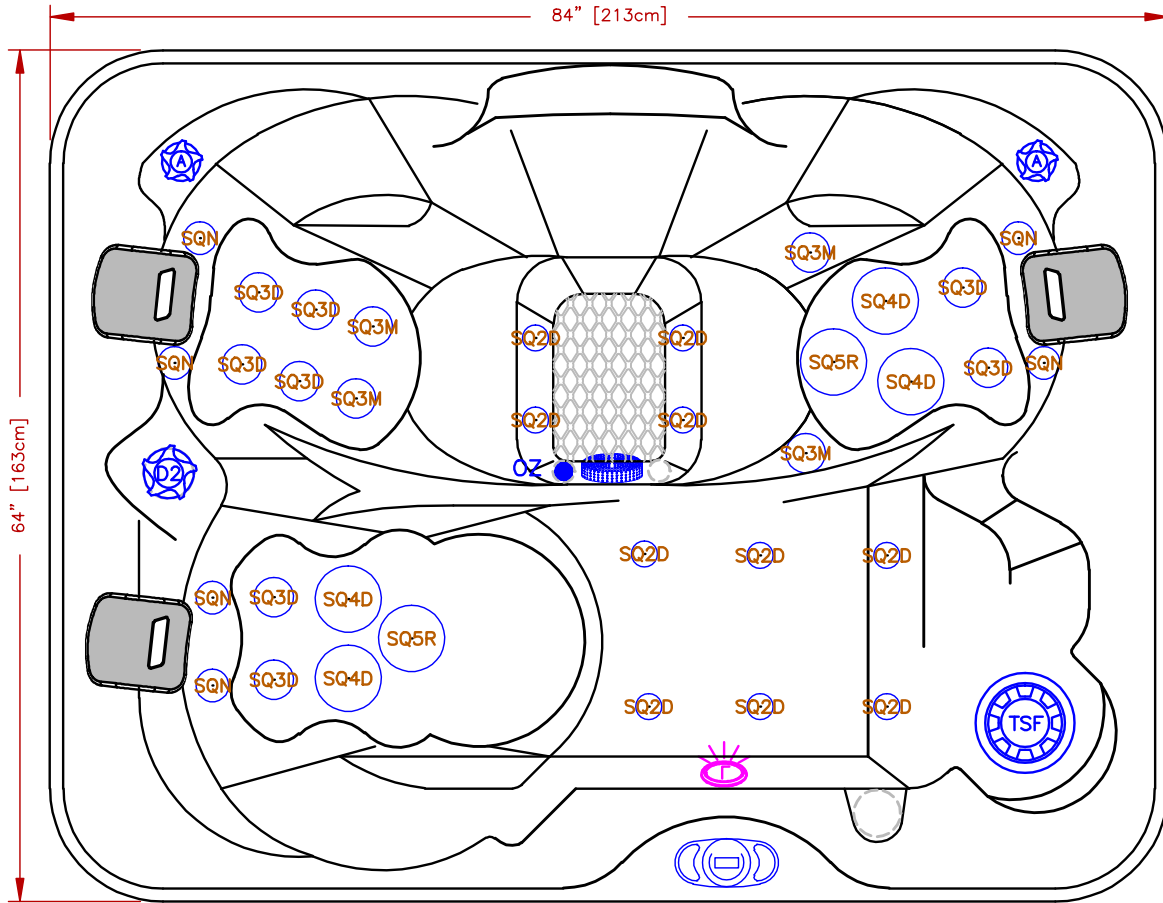

LINE	AMERICAN SPAS
MODEL	AM-L534SD
NUM	

34 JETS LEGEND

QTY.	SYMB.	DESCRIPTION	PART#
6	SQN	NECK JET SHOWER 100%	PLU29520-611-500
10	SQ2D	EURO DIRECTIONAL,-BLK	PLU29520-011-500
8	SQ3D	MINI-JET DIRECTIONAL	PLU29530-111-500
4	SQ3M	MINI-JET MASSAGE	PLU29530-141-500
4	SQ4D	MAXI FLOW DIRECTIONAL	PLU29540-111-500
2	SQ5R	5" PROLOCK JET ROTO	PLU29550-081-500
1	(OZ)	HYDRO CLEAR OZONATOR	
1	(M/D)	MAIN DRAIN	
1	(D2)	2" DIVERTER VALVE	
2	(A)	AIR VALVE	
1	(F)	50 SQ.FT. BIO-CLEAN FILTER (SQR) TELEWEIR	
1	(L)	MULTI COLORED LED	
3	(P)	CO-PILLOW	
1	(CONTROL)	406U TOPSIDE AMERICAN	

SCALE:

SPECIFICATIONS	84"x64"x35"
DIMENSIONS	213cm X 163cmX91cm
WATER CAP.	226 GAL [855 L]
APP. WEIGHT	600 LBS [272 Kg]

TITLE	
2019 SPA LINE AMERICAN SPAS AM-L534SD (AM-L534BD)	
DWG NO.	DWG BY J.ORNELAS
DATE	REVISED
12/03/18	